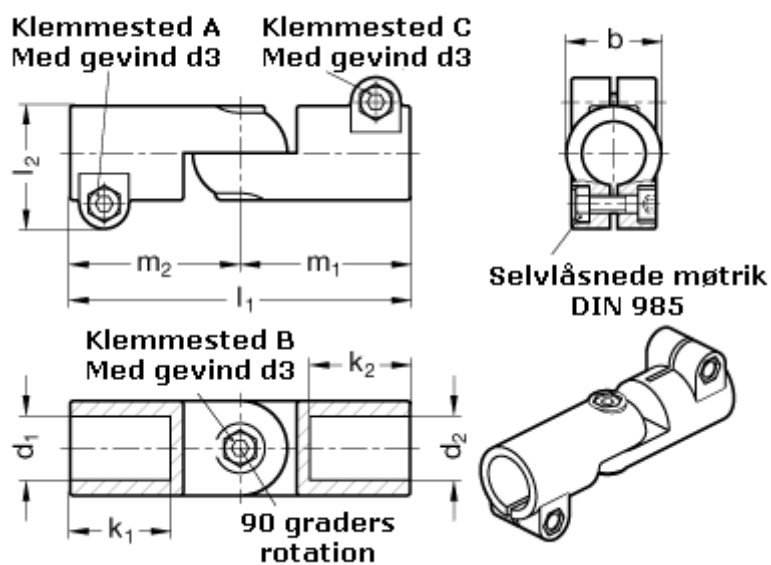

Article number: 20286B48B50S2BL

Description: E+G Swivel clamp connector joint
GN286-B48-B50-S-2-BL

Measures

$b = 65$	$m_1 = 115$
$d_1 = B48$	$m_2 = 115$
$d_2 = B50$	
$d_3 = M10$	
$k_1 = 74.0$	
$k_2 = 74.0$	
$l_1 = 230$	
$l_2 = 77.5$	